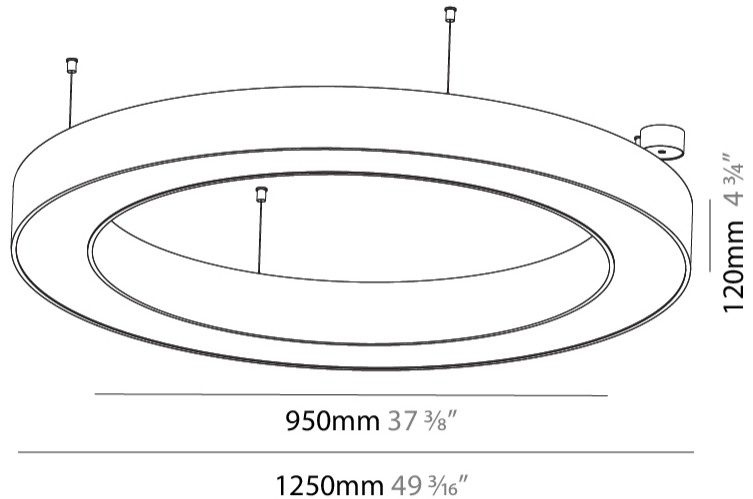

GENERAL

Series: Glorious
Subseries: Glorious
Brand: Prolight
Division: Architectural
Mounting Type: Suspension
Mounting Location: Ceiling
Subcategory: Ambient

PHYSICAL

Shape: Round
Diameter (mm): 1250
Diameter (in): 49 ³/₁₆
Height (mm): 120
Height (in): 4 ³/₄
Max. Overall Height (mm): 2120
Max. Overall Height (in): 83 ⁷/₁₆
Light Distribution: Direct
Weight (kg): 12.847
Weight (lbs): 28.26
Diffuser: [PMMA - Opal or Micro-Prism](#)
Fixture Finish: [SSR / BKV / CWI / CRY / HAB / UFT / ITA / RUA / FTG / MYG / LOD / PUS / FRO / FUP / KIA / POP / BLS / SPG / MEY / GOH / GUM / CHC / COM / ABZ / JAG / OBR / MOS / ROR](#)
Fixture Material: Aluminum

ELECTRICAL

Lamp Type: LED (Zhaga Standard)
Input Wattage (W): 60
Total Output Wattage (W): 48 / 38.4 (3500K)
Dimming: [Non-Dimming / Phase Dimming (120Vac only) / 0-10V Dimming](#)
Driver Included: Yes
Driver Location: Integrated
Driver Type: Constant Current
Driver Class: Class 2
Input Voltage (V): 120 - 277
Constant Current (MA): 350 / 1200 (3500K)

LED

Color Temperature (°K): [3000 / 3500 / 4000](#)
Max. Delivered Lumen (lm): 5540 / 5733 / 5850
CRI: >80 CRI
Efficiency (%): 0.65
Lamp Life (hrs): 50000

OPTICAL

RATINGS AND CERTIFICATIONS

Certified By: Certified for North American Standards
IP rating: IP20